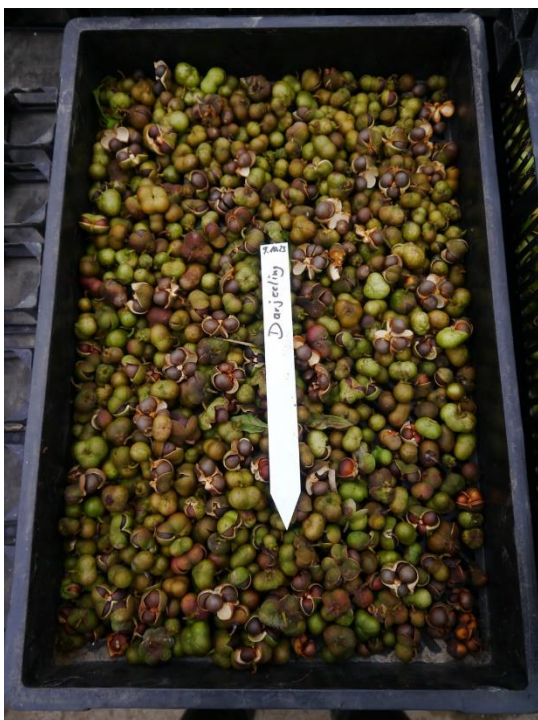

Taiwan ,Cultivar' 1 box

Wuling, Maokong, Sanxia,
Dongding, Emei, Alishan,
Lishan, Nangang, Linei 2016

Tschanara Tea seeds October 2023
Camellia sinensis var. *sinensis*

Darjeeling, Cultivar' 1 box

West Bengal, Darjeeling Kanchaan
View Tea Estate, 1067-1300m
2016/2018